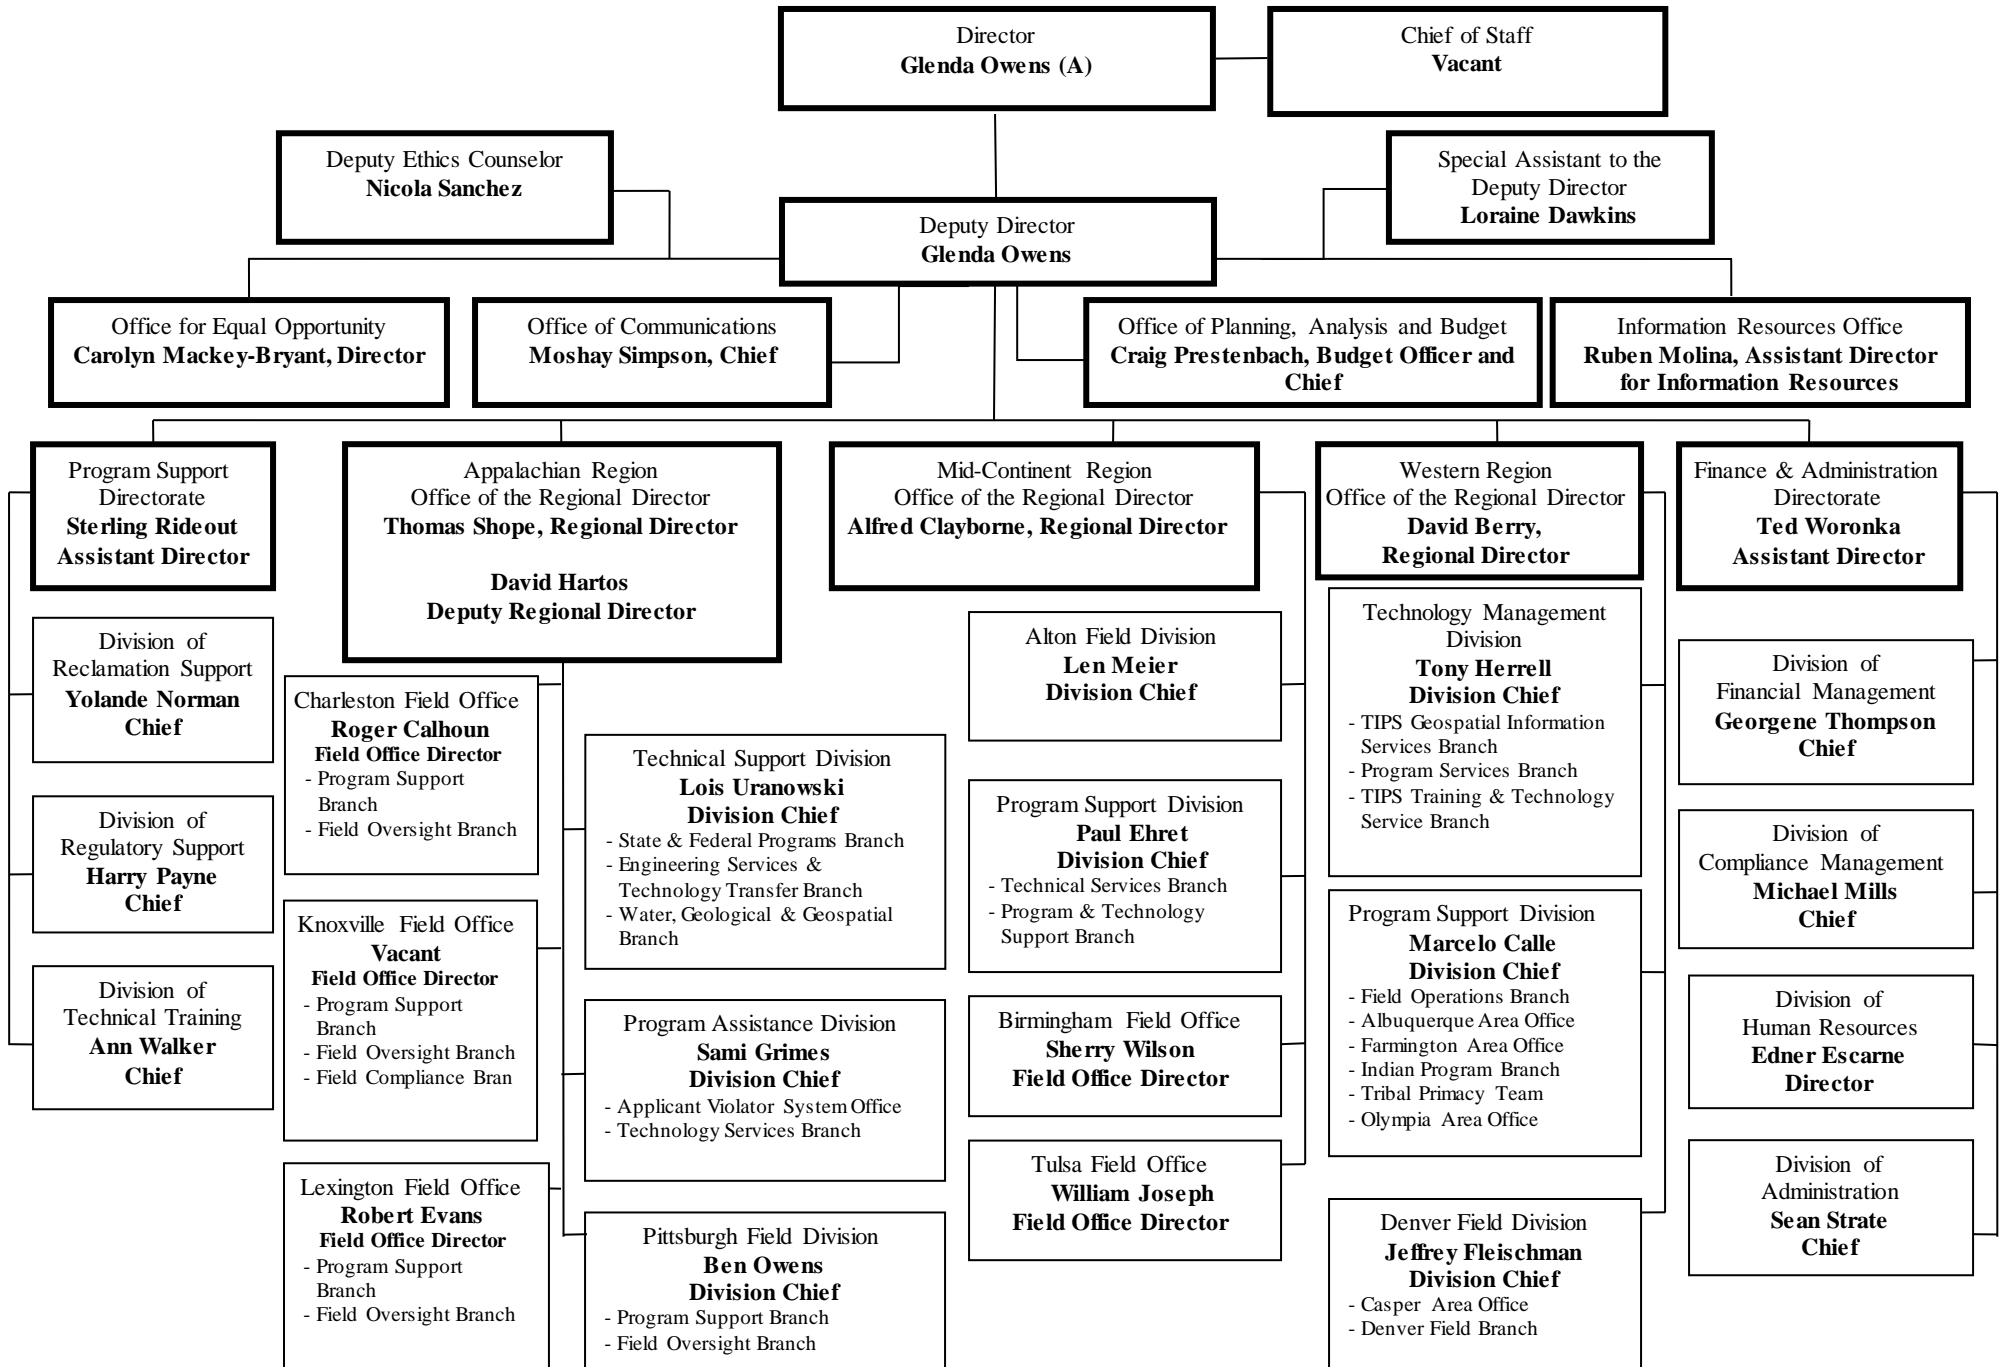

# OFFICE OF SURFACE MINING RECLAMATION AND ENFORCEMENT ORGANIZATIONAL CHART

March 2017

(A) = Acting