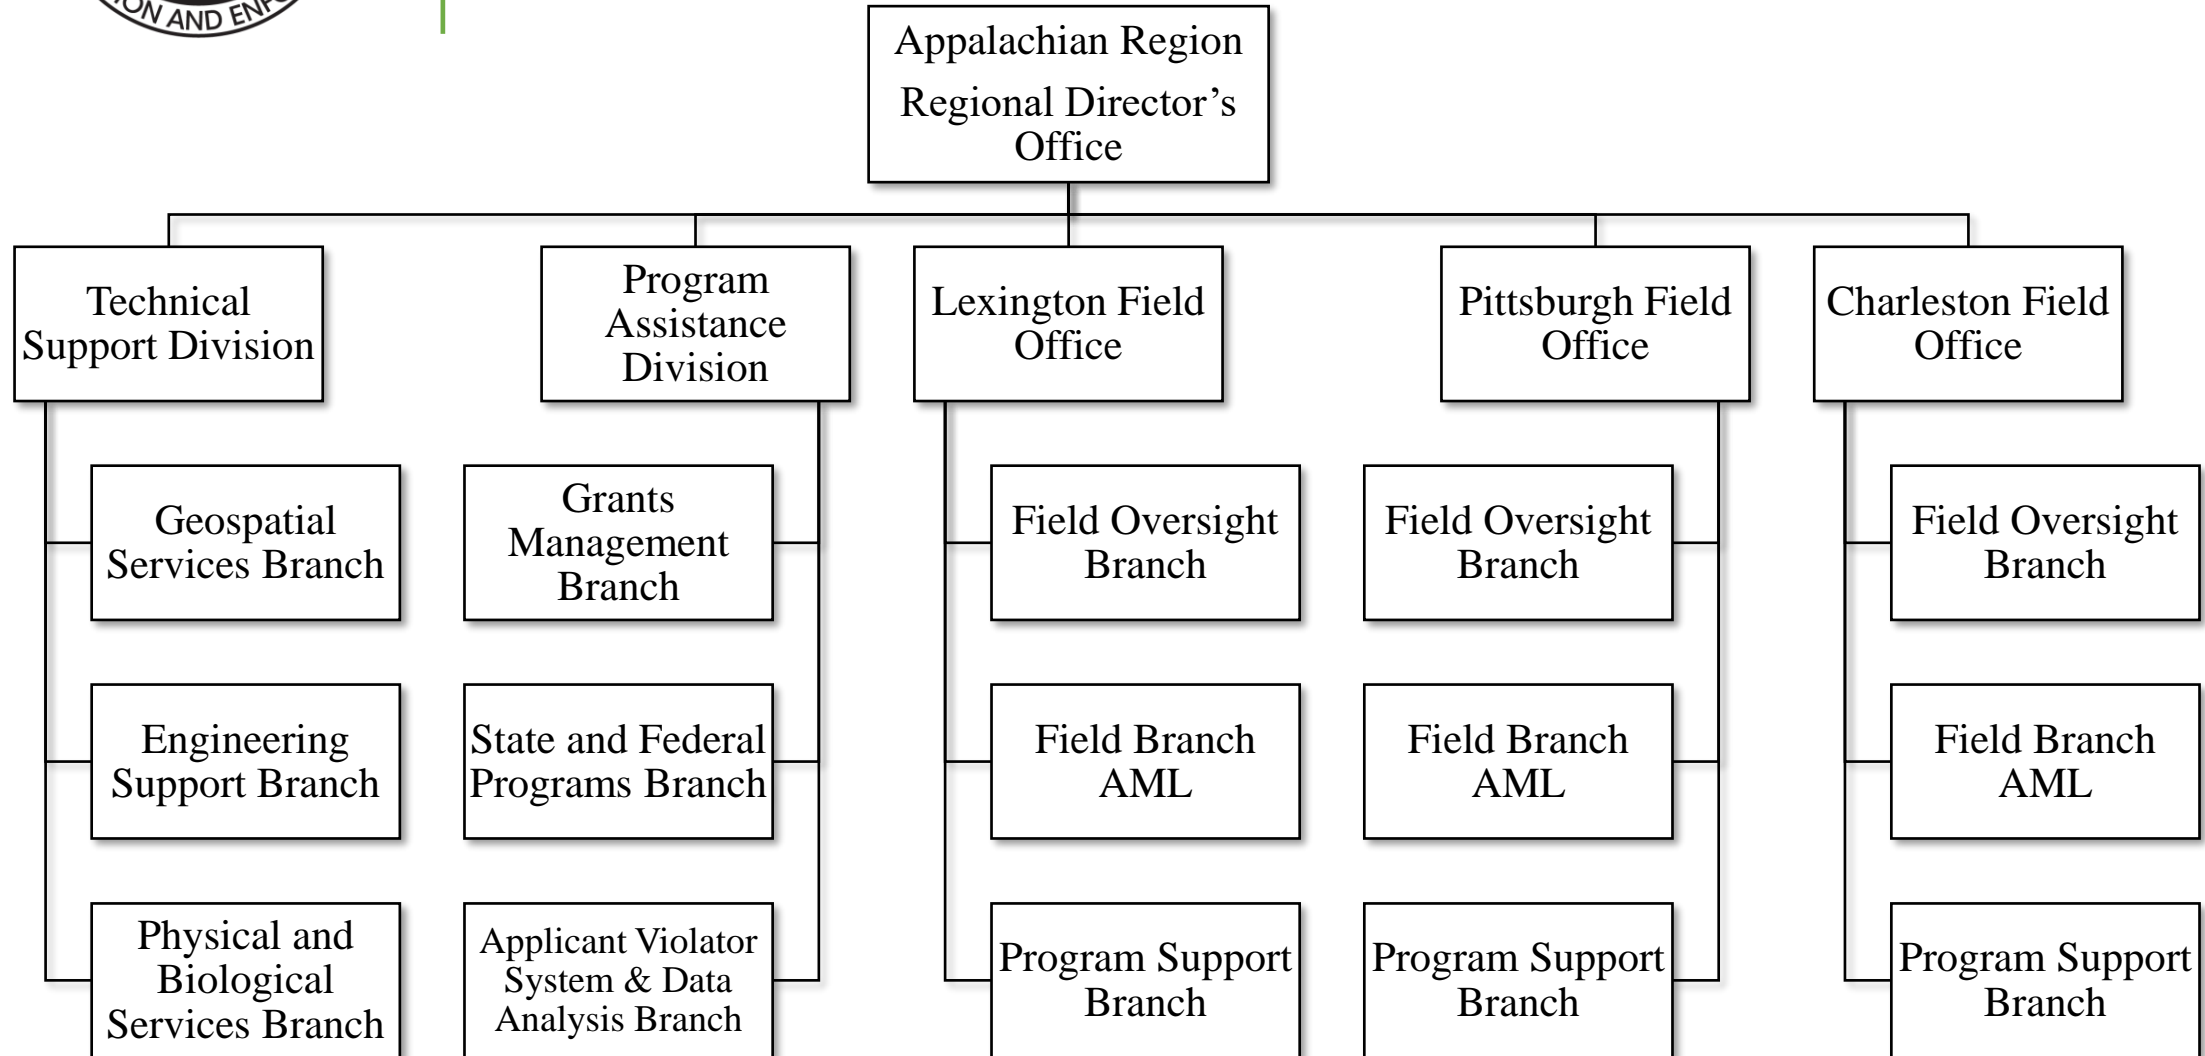

OFFICE OF SURFACE MINING RECLAMATION AND ENFORCEMENT

Note: This page indicates agency structure to the Division and Field Office level. Smaller units of Field Offices and Divisions are depicted with their larger unit on subsequent pages.

Appalachian Region Interior Regions 1 & 2

Mid-Continent Region Interior Regions 3, 4, 6

Western Region

Interior Regions 5, 7-11

Program Support Directorate

Finance and Acquisition Directorate

Headquarters Staff Offices